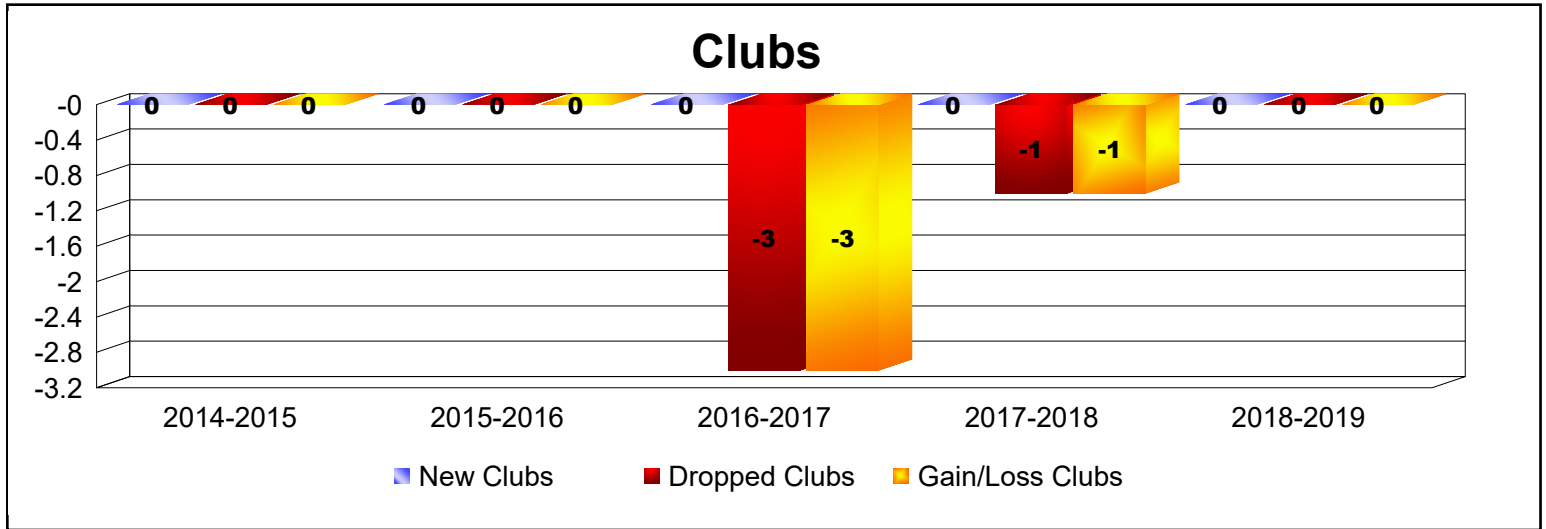

Year	New Clubs	Dropped Clubs	Gain/ Loss Clubs	New Members	Charter Members	Reinstate Members	Transfer Members	Total Member Added	Total Members Dropped	Gain/ Loss Members
2014-2015	0	0	0	44	0	3	4	51	-59	-8
2015-2016	0	0	0	45	0	1	2	48	-66	-18
2016-2017	0	-3	-3	48	0	1	2	51	-103	-52
2017-2018	0	-1	-1	24	0	2	3	29	-71	-42
2018-2019	0	0	0	21	1	3	1	26	-69	-43
Average	0	-1	-1	36	0	2	2	41	-74	-33

Year	New Clubs	Dropped Clubs	Gain/ Loss Clubs	New Members	Charter Members	Reinstate Members	Transfer Members	Total Member Added	Total Members Dropped	Gain/ Loss Members
2014-2015	0	-3	-3	100	0	5	17	122	-178	-56
2015-2016	0	-3	-3	99	2	10	15	126	-155	-29
2016-2017	0	-1	-1	102	0	5	20	127	-130	-3
2017-2018	0	-2	-2	94	0	3	11	108	-178	-70
2018-2019	0	-2	-2	78	0	4	1	83	-111	-28
Average	0	-2	-2	95	0	5	13	113	-150	-37