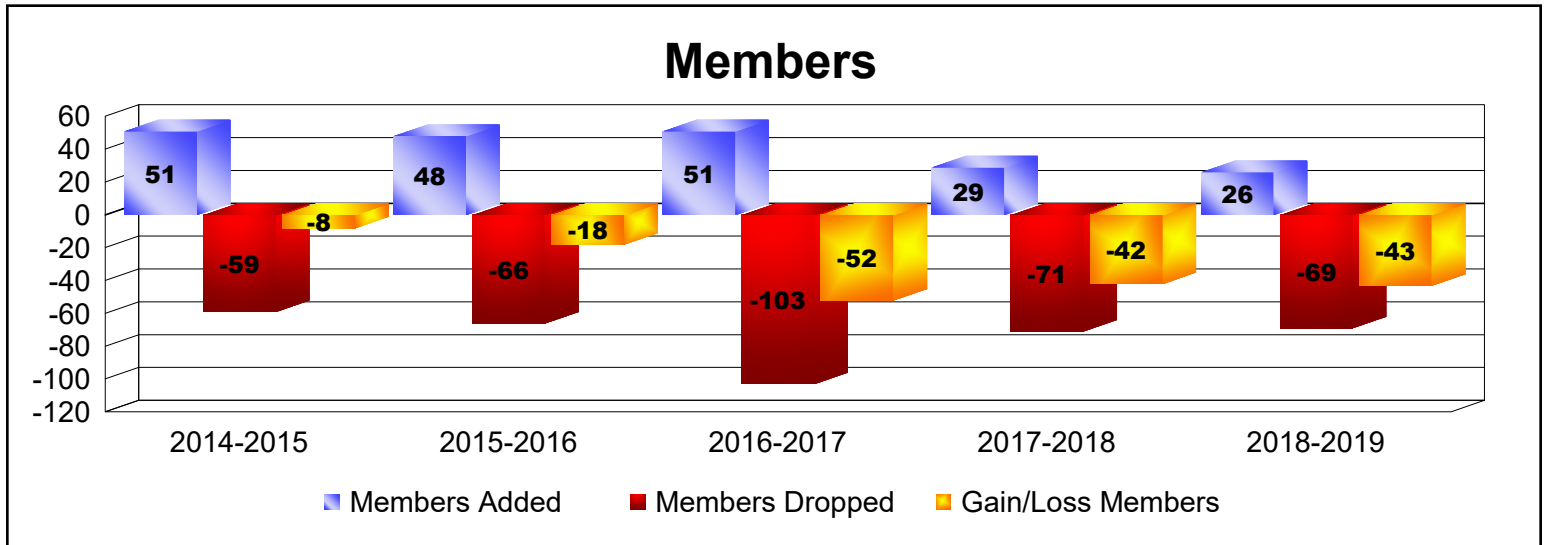

Year	New Clubs	Dropped Clubs	Gain/ Loss Clubs	New Members	Charter Members	Reinstate Members	Transfer Members	Total Member Added	Total Members Dropped	Gain/ Loss Members
2014-2015	0	0	0	44	0	3	4	51	-59	-8
2015-2016	0	0	0	45	0	1	2	48	-66	-18
2016-2017	0	-3	-3	48	0	1	2	51	-103	-52
2017-2018	0	-1	-1	24	0	2	3	29	-71	-42
2018-2019	0	0	0	21	1	3	1	26	-69	-43
Average	0	-1	-1	36	0	2	2	41	-74	-33

Year	New Clubs	Dropped Clubs	Gain/ Loss Clubs	New Members	Charter Members	Reinstate Members	Transfer Members	Total Member Added	Total Members Dropped	Gain/ Loss Members
2014-2015	0	-3	-3	100	0	5	17	122	-178	-56
2015-2016	0	-3	-3	99	2	10	15	126	-155	-29
2016-2017	0	-1	-1	102	0	5	20	127	-130	-3
2017-2018	0	-2	-2	94	0	3	11	108	-178	-70
2018-2019	0	-2	-2	78	0	4	1	83	-111	-28
Average	0	-2	-2	95	0	5	13	113	-150	-37