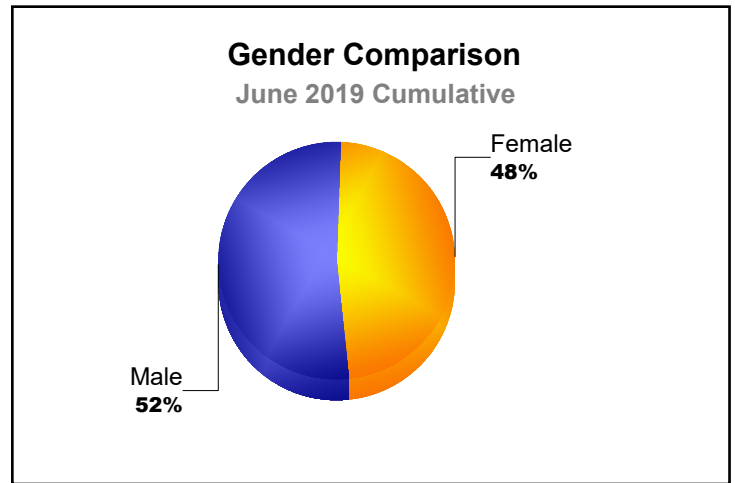

Year	New Clubs	Dropped Clubs	Gain/ Loss Clubs	New Members	Charter Members	Reinstate Members	Transfer Members	Total Member Added	Total Members Dropped	Gain/ Loss Members
2014-2015	0	0	0	44	0	3	4	51	-59	-8
2015-2016	0	0	0	45	0	1	2	48	-66	-18
2016-2017	0	-3	-3	48	0	1	2	51	-103	-52
2017-2018	0	-1	-1	24	0	2	3	29	-71	-42
2018-2019	0	0	0	21	1	3	1	26	-69	-43
Average	0	-1	-1	36	0	2	2	41	-74	-33