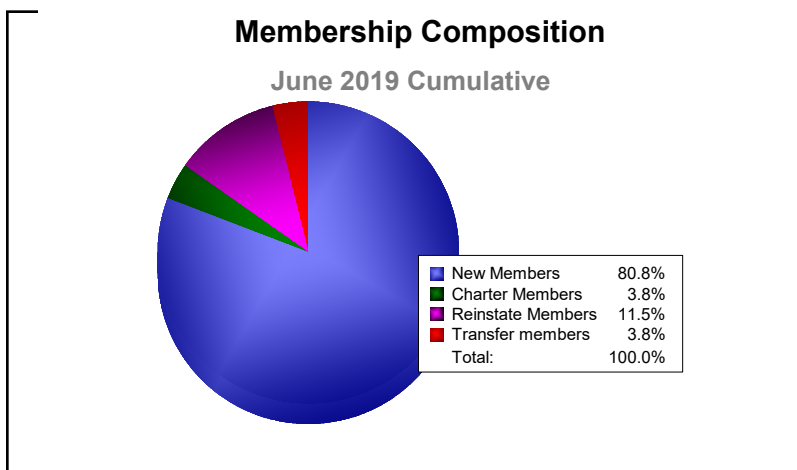

Year	New Clubs	Dropped Clubs	Gain/ Loss Clubs	New Members	Charter Members	Reinstate Members	Transfer Members	Total Member Added	Total Members Dropped	Gain/ Loss Members
2014-2015	0	0	0	44	0	3	4	51	-59	-8
2015-2016	0	0	0	45	0	1	2	48	-66	-18
2016-2017	0	-3	-3	48	0	1	2	51	-103	-52
2017-2018	0	-1	-1	24	0	2	3	29	-71	-42
2018-2019	0	0	0	21	1	3	1	26	-69	-43
Average	0	-1	-1	36	0	2	2	41	-74	-33

Year	New Clubs	Dropped Clubs	Gain/ Loss Clubs	New Members	Charter Members	Reinstate Members	Transfer Members	Total Member Added	Total Members Dropped	Gain/ Loss Members
2014-2015	0	-3	-3	100	0	5	17	122	-178	-56
2015-2016	0	-3	-3	99	2	10	15	126	-155	-29
2016-2017	0	-1	-1	102	0	5	20	127	-130	-3
2017-2018	0	-2	-2	94	0	3	11	108	-178	-70
2018-2019	0	-2	-2	78	0	4	1	83	-111	-28
Average	0	-2	-2	95	0	5	13	113	-150	-37